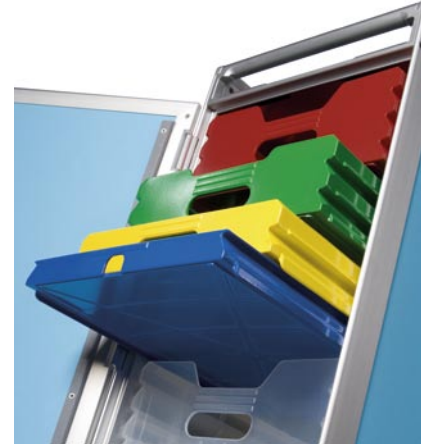

## Drawers

## Aluminium drawers

The aluminium drawers are supplied in Atlas and KSSU design, and a variety of lightweight versions.

The drawer is constructed of anodised aluminium with inside and outside welded corners for maximum strength. The sides are equipped with nylon slide strips for low friction and easy glide.

## Vario Drawers

The same flexibility for Atlas definition is provided with the patented Driessen Vario Drawers.

Available in 30, 60, 90 and 120 mm height, these polypropylene drawers have runner guides at 30 mm intervals enabling the use of each of the 28 runners in the trolley. This makes it possible to mix and match drawer combinations, ranging from seven 120-mm drawers to 27 30-mm drawers, to address your specific requirements.