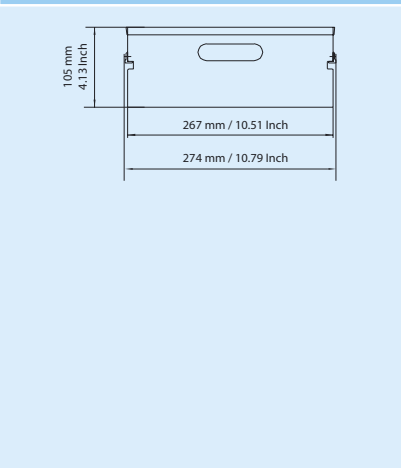

Vario Drawers

The same flexibility for Atlas definition is provided with the patented Driessen Vario Drawers.

Available in 30, 60, 90 and 120 mm height, these polypropylene drawers have runner guides at 30 mm intervals enabling the use of each of the 28 runners in the trolley. This makes it possible to mix and match drawer combinations, ranging from seven 120-mm drawers to 27 30-mm drawers, to address your specific requirements.

Aluminium Atlas drawer