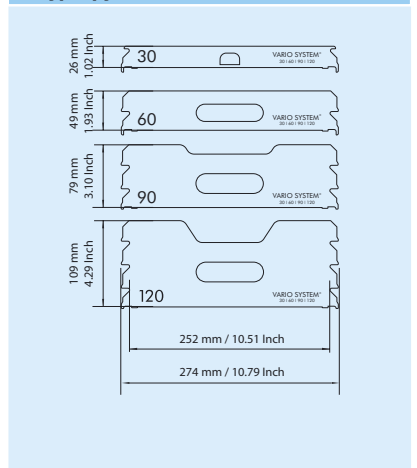

Polypropylene Atlas Vario drawer