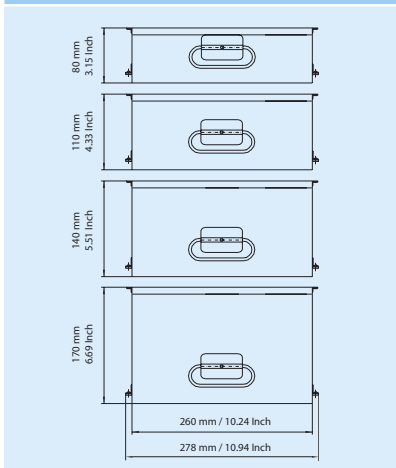

Aluminium KSSU drawer